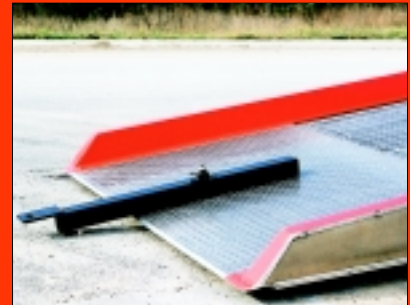

YARD RAMPS

SAFETY FEATURES

- Positive Steel Traction Grating
- Safety Locking Chains
- 9" Steel Wheels
- 4" High Safety Curbs
- Manual Hand Crank Systems for Height Adjustment
- Rubber Bumpers
- 15" Overlap Lip
- YRD Series Hydraulic Edge-O-Dock

STEEL GRATING

SAFETY LOCKING CHAINS
WITH 15" OVERLAP LIP

MANUAL HAND CRANK
& 9" STEEL WHEELS

TOW BAR LOOP

STANDARD FEATURES

- Capacities: 15,000 / 20,000 / 25,000 and 30,000 lbs.
- Lengths: 30 ft. straight ramp or 36 ft. (30 ft. ramp with 6 ft. level off)
- Widths: overall 73" with usable of 66" and 85" with usable of 78"
- 96" overall width available (call factory for details)
- Service Height Range 45" to 62"

- 18" x 5" Mold-on-Rubber Tires
- Safety Anchor Chains
- Hand Pump Hydraulic Lift
- Rubber Shock Absorbers
- Flow Control Valve
- Tow Bar

MOLD-ON-RUBBER TIRES

HAND PUMP HYDRAULIC LIFT

OPTIONS

- Aluminum or Steel Grating
- Pneumatic Tires
(Changes Service Range to 40" to 66")
- Special Sizes Available

PNEUMATIC TIRES

TOW BAR HITCH

STANDARD FEATURES

- Ramp Lengths: 30 ft. straight ramp or 36 ft. (30 ft. ramp with 6 ft. level off)
- Capacities: 16,000 / 20,000 / 25,000 & 30,000 lbs.
- Overall Width: 70", 84" & 96" available with the usable widths of 63", 77" & 89"
- Constructed of Aluminum Structure with Aluminum Grating or Aluminum Structure with Steel Grating
- Service Height Range: 37" to 63" (Pneumatic Wheels Option 40" to 66")